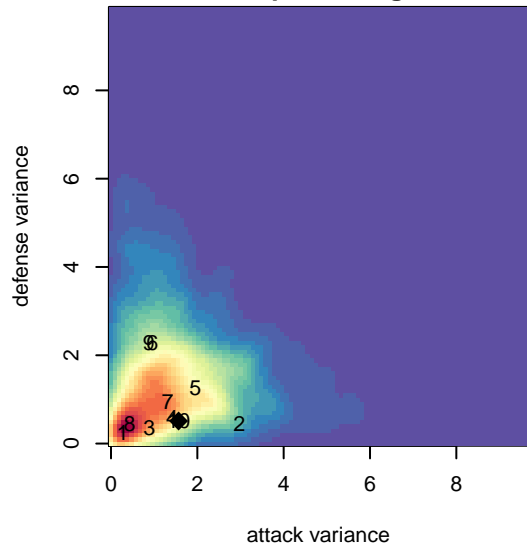

# Bend FC Timbers Red G01

Bend FC  
 Bend, OR  
 G01 total strength=1587  
 attack=15.52 defense=15.1  
 spr league = Win OYS G01 Premier

alt names used:  
 BEND FC TIMBERS RED U12G (OR)

Venues played:  
 2016 Bend Premier Cup Thorns Super Group (  
 2016 Win OYS G01 Premier  
 2016 OYS State Cup G01

**Bend FC Timbers Red G01**  
 Dots are actual minus expected GF (blue circles) and GA (red triangles).  
 Blue line is smoothed change in attack strength. Red is smoothed change in defense strength.

**attack and defense variance (black dot)  
relative to other teams  
and top 10 in region**

**Performance relative to 13 month average**

Distribution of opponents  
 Red = Lose zone, Blue = Win zone, Green = Even  
 Black line separates win/lose zones

lot. A=Neither has attack advantage, B=Opponent has both attack and defense advantage, C=Opponent has both attack and defense disadvantage, D=Both have