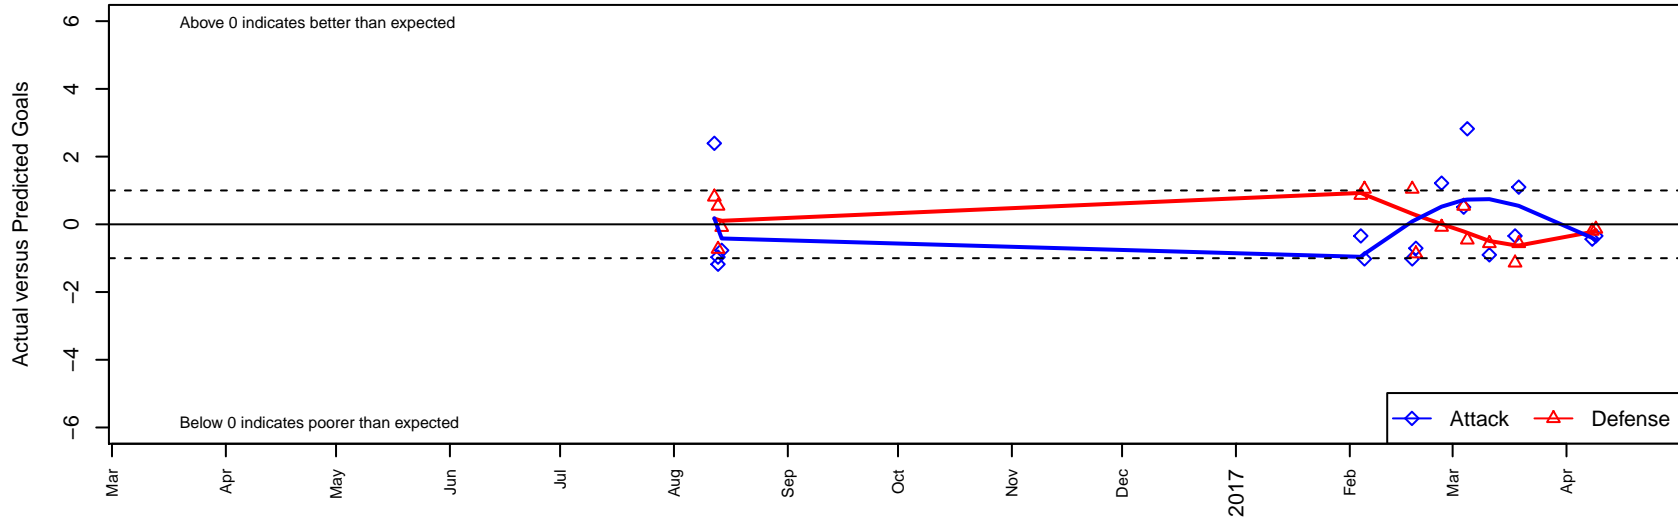

# Bend FC Timbers Red G01

Bend FC  
 Bend, OR  
 G01 total strength=1587  
 attack=15.52 defense=15.1  
 spr league = Win OYS G01 Premier

alt names used:  
 BEND FC TIMBERS RED U12G (OR)

Venues played:  
 2016 Bend Premier Cup Thorns Super Group (  
 2016 Win OYS G01 Premier  
 2016 OYS State Cup G01

**Bend FC Timbers Red G01**  
 Dots are actual minus expected GF (blue circles) and GA (red triangles).  
 Blue line is smoothed change in attack strength. Red is smoothed change in defense strength.

**attack and defense variance (black dot)  
relative to other teams  
and top 10 in region**

**attack and defense rating  
relative to others at age  
and all opponents in last 13 months**

**attack and defense rating  
relative to others at age  
and all opponents in last 13 months**

**Performance relative to 13 month average**

**Performance relative to 13 month average**

Distribution of opponents  
 Red = Lose zone, Blue = Win zone, Green = Even  
 Black line separates win/lose zones

lot. A=Neither has attack advantage, B=Opponent has both attack and defense advantage, C=Opponent has both attack and defense disadvantage, D=Both have